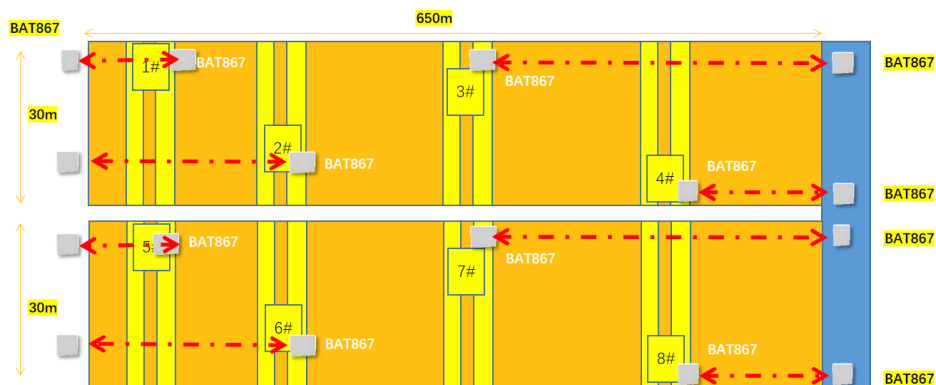

## BAT 867-F restart wlan :too many tx timeout at 5G-high

Alex Liu - 2024-09-19 - BAT, WLC (HiLCOS)

### 1.Topology

a. There are 8 cranes

b. Every crane has 3 CCTV (totally 2Mbits) and 1 PLC

### 2.Installation

a. Installed a 867-F on the crane as a "Station"

b. Installed a 867-F on the ground as a "Ap", the ground AP is equal altitude to the Station .

c. 5.8Ghz antennas face to face .