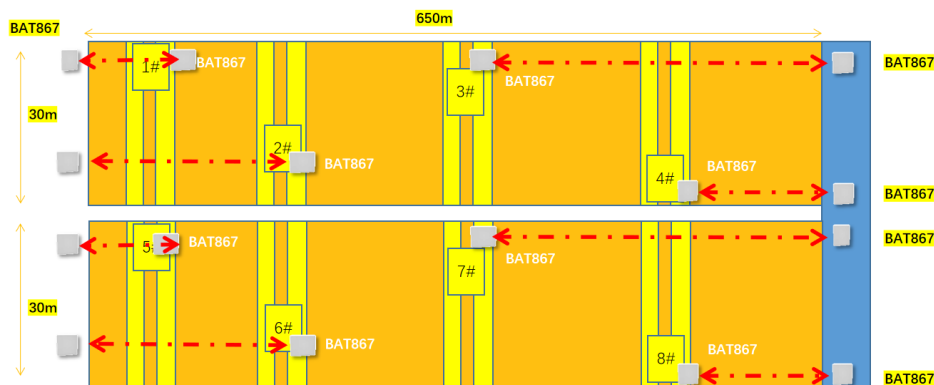

BAT 867-F restart wlan :too many tx timeout at 5G-high

Alex Liu - 2024-09-19 - BAT, WLC (HiLCOS)

1.Topology

a. There are 8 cranes

b. Every crane has 3 CCTV(totally 2Mbits) and 1 PLC

2.Installation

a. Installed a 867-F on the crane as a "Station"

b. Installed a 867-F on the ground as a "Ap", the ground AP is equal altitude to the Station .

c. 5.8Ghz antennas face to face .

3.Configuration

- a. firmware :10.34.5895-RU4 / 14.02.2023
- b. radio

Tags

BAT