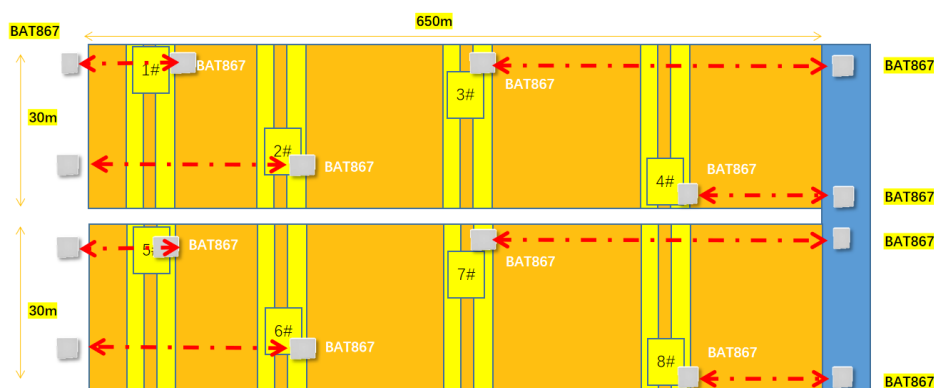

BAT 867-F restart wlan :too many tx timeout at 5G-high

Alex Liu - 2024-09-19 - BAT, WLC (HiLCOS)

1.Topology

a. There are 8 cranes

b. Every crane has 3 CCTV (totally 2Mbits) and 1 PLC

2.Installation

a. Installed a 867-F on the crane as a "Station"

b. Installed a 867-F on the ground as a "Ap", the ground AP is equal altitude to the Station .

c. 5.8Ghz antennas face to face .

3.Configuration

- a. firmware :10.34.5895-RU4 / 14.02.2023
- b. radio

Tags

BAT