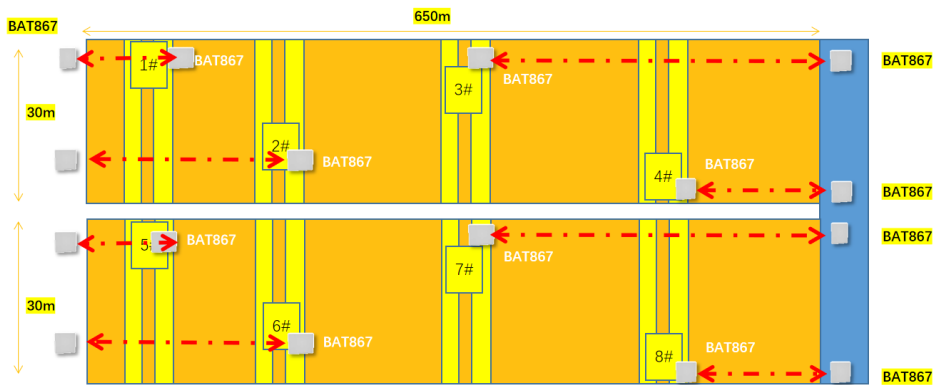

BAT 867-F restart wlan :too many tx timeout at 5G-high

Alex Liu - 2024-09-19 - BAT, WLC (HiLCOS)

1.Topology

a. There are 8 cranes

b. Every crane has 3 CCTV(totally 2Mbits) and 1 PLC

2.Installation

a. Installed a 867-F on the crane as a "Station"

b. Installed a 867-F on the ground as a "Ap", the ground AP is equal altitude to the Station .

c. 5.8Ghz antennas face to face .

3.Configuration

- a. firmware :10.34.5895-RU4 / 14.02.2023
- b. radio

Tags

BAT