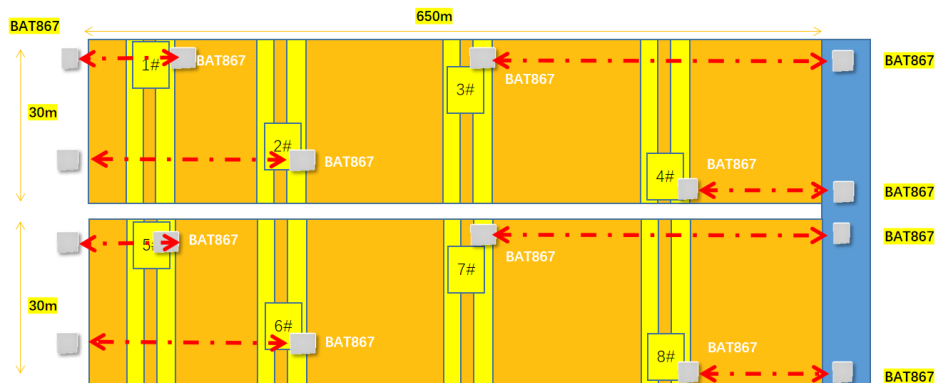

BAT 867-F restart wlan :too many tx timeout at 5G-high

Alex Liu - 2024-09-19 - BAT, WLC (HiLCOS)

1.Topology

a. There are 8 cranes

b. Every crane has 3 CCTV (totally 2Mbits) and 1 PLC

2.Installation

a. Installed a 867-F on the crane as a "Station"

b. Installed a 867-F on the ground as a "Ap", the ground AP is equal altitude to the Station .

c. 5.8Ghz antennas face to face .

3.Configuration

- a. firmware :10.34.5895-RU4 / 14.02.2023
- b. radio

Etiquetas