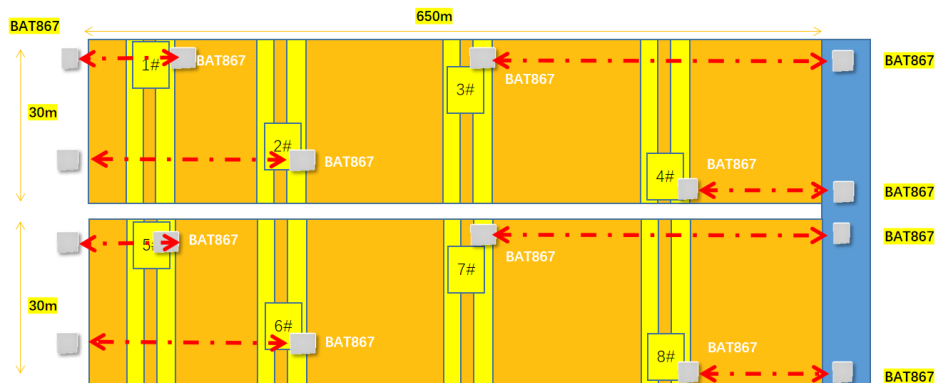

## BAT 867-F restart wlan :too many tx timeout at 5G-high

Alex Liu - 2024-09-19 - BAT, WLC (HiLCOS)

### 1.Topology

a. There are 8 cranes

b. Every crane has 3 CCTV(totally 2Mbits) and 1 PLC

### 2.Installation

a. Installed a 867-F on the crane as a "Station"

b. Installed a 867-F on the ground as a "Ap", the ground AP is equal altitude to the Station .

c. 5.8Ghz antennas face to face .