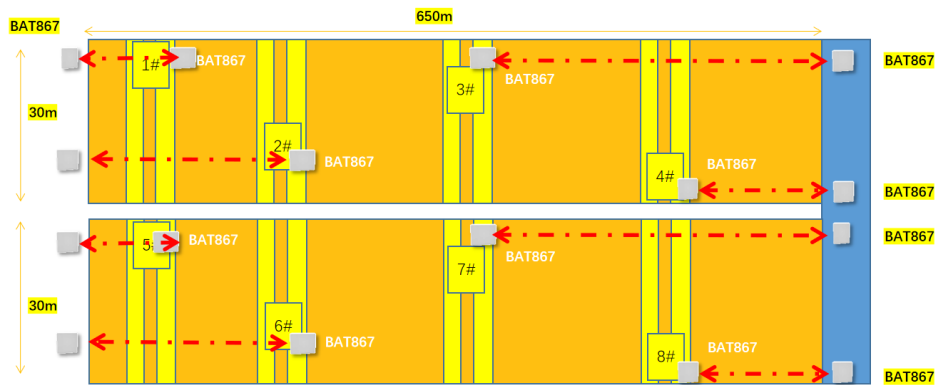

## BAT 867-F restart wlan :too many tx timeout at 5G-high

Alex Liu - 2024-09-19 - BAT, WLC (HiLCOS)

### 1.Topology

a. There are 8 cranes

b. Every crane has 3 CCTV (totally 2Mbits) and 1 PLC

### 2.Installation

a. Installed a 867-F on the crane as a "Station"

b. Installed a 867-F on the ground as a "Ap", the ground AP is equal altitude to the Station .

c. 5.8Ghz antennas face to face .