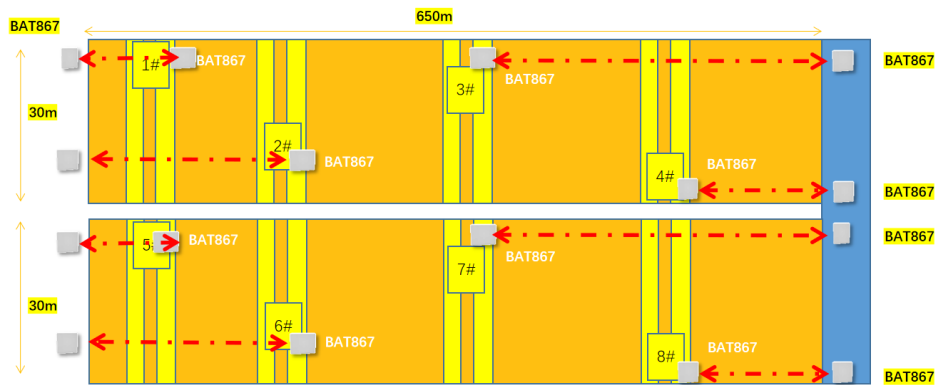

BAT 867-F restart wlan :too many tx timeout at 5G-high

Alex Liu - 2024-09-19 - BAT, WLC (HiLCOS)

1.Topology

a. There are 8 cranes

b. Every crane has 3 CCTV (totally 2Mbits) and 1 PLC

2.Installation

a. Installed a 867-F on the crane as a "Station"

b. Installed a 867-F on the ground as a "Ap", the ground AP is equal altitude to the Station .

c. 5.8Ghz antennas face to face .

3.Configuration

- a. firmware :10.34.5895-RU4 / 14.02.2023
- b. radio

Tag

BAT