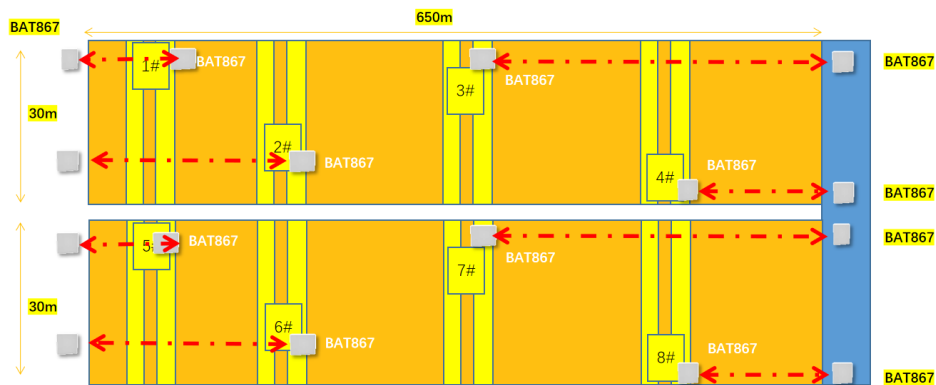

## BAT 867-F restart wlan :too many tx timeout at 5G-high

Alex Liu - 2024-09-19 - BAT, WLC (HiLCOS)

### 1.Topology

a. There are 8 cranes

b. Every crane has 3 CCTV (totally 2Mbits) and 1 PLC

### 2.Installation

a. Installed a 867-F on the crane as a "Station"

b. Installed a 867-F on the ground as a "Ap", the ground AP is equal altitude to the Station .

c. 5.8Ghz antennas face to face .