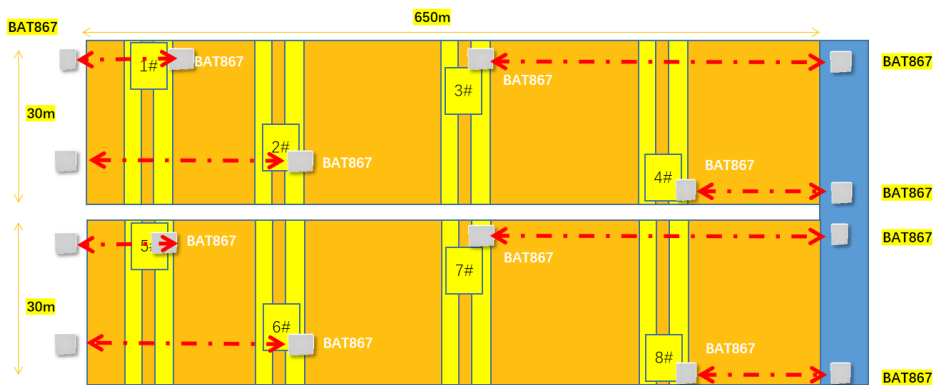

BAT 867-F restart wlan :too many tx timeout at 5G-high

Alex Liu - 2024-09-19 - BAT, WLC (HiLCOS)

1.Topology

a. There are 8 cranes

b. Every crane has 3 CCTV (totally 2Mbits) and 1 PLC

2.Installation

a. Installed a 867-F on the crane as a "Station"

b. Installed a 867-F on the ground as a "Ap", the ground AP is equal altitude to the Station .

c. 5.8Ghz antennas face to face .

3.Configuration

- a. firmware :10.34.5895-RU4 / 14.02.2023
- b. radio

タグ

BAT