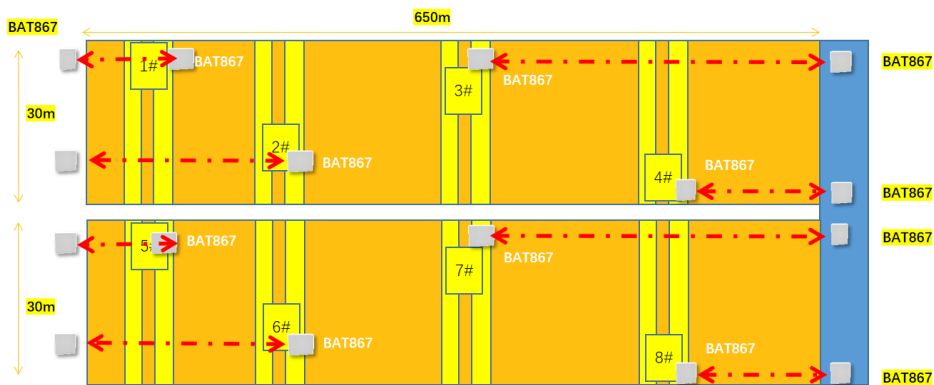

## BAT 867-F restart wlan :too many tx timeout at 5G-high

Alex Liu - 2024-09-19 - BAT, WLC (HiLCOS)

### 1.Topology

a. There are 8 cranes

b. Every crane has 3 CCTV (totally 2Mbits) and 1 PLC

### 2.Installation

a. Installed a 867-F on the crane as a "Station"

b. Installed a 867-F on the ground as a "Ap", the ground AP is equal altitude to the Station .

c. 5.8Ghz antennas face to face .