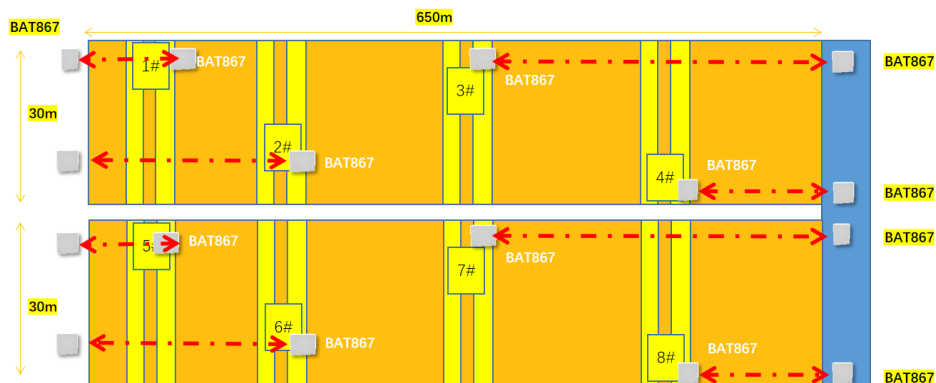

BAT 867-F restart wlan :too many tx timeout at 5G-high

Alex Liu - 2024-09-19 - BAT, WLC (HiLCOS)

1.Topology

a. There are 8 cranes

b. Every crane has 3 CCTV (totally 2Mbits) and 1 PLC

2.Installation

a. Installed a 867-F on the crane as a "Station"

b. Installed a 867-F on the ground as a "Ap", the ground AP is equal altitude to the Station .

c. 5.8Ghz antennas face to face .

3.Configuration

- a. firmware :10.34.5895-RU4 / 14.02.2023
- b. radio

タグ

BAT