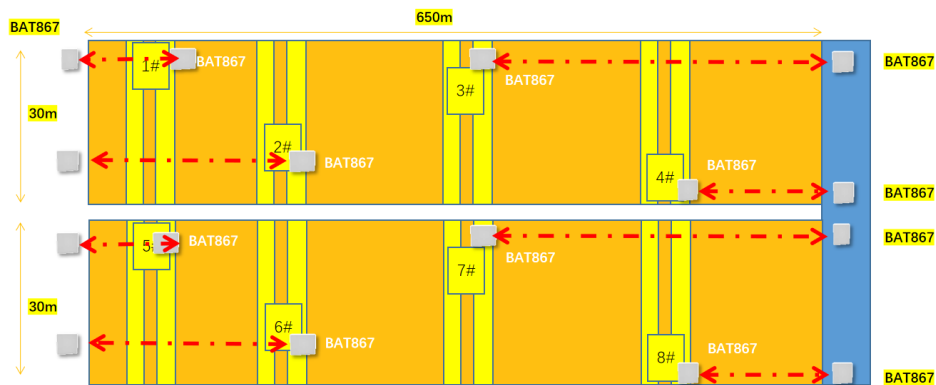

BAT 867-F restart wlan :too many tx timeout at 5G-high

Alex Liu - 2024-09-19 - BAT, WLC (HiLCOS)

1.Topology

a. There are 8 cranes

b. Every crane has 3 CCTV (totally 2Mbits) and 1 PLC

2.Installation

a. Installed a 867-F on the crane as a "Station"

b. Installed a 867-F on the ground as a "Ap", the ground AP is equal altitude to the Station .

c. 5.8Ghz antennas face to face .

3.Configuration

- a. firmware :10.34.5895-RU4 / 14.02.2023
- b. radio

タグ

BAT