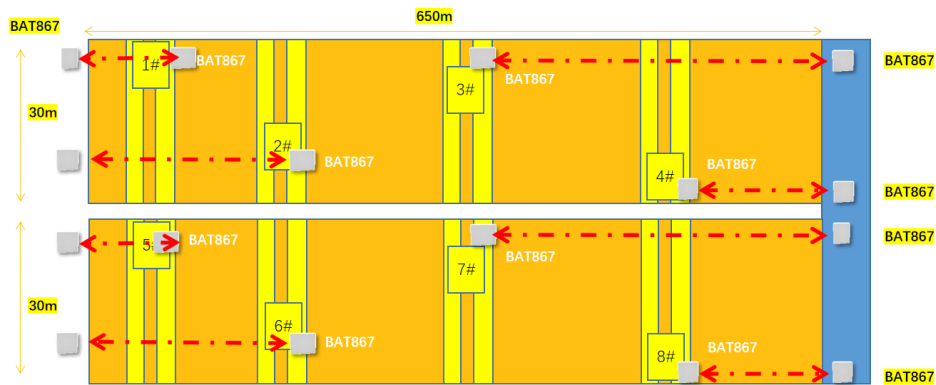

BAT 867-F restart wlan :too many tx timeout at 5G-high

Alex Liu - 2024-09-19 - BAT, WLC (HiLCOS)

1.Topology

a. There are 8 cranes

b. Every crane has 3 CCTV(totally 2Mbits) and 1 PLC

2.Installation

a. Installed a 867-F on the crane as a "Station"

b. Installed a 867-F on the ground as a "Ap", the ground AP is equal altitude to the Station .

c. 5.8Ghz antennas face to face .

3.Configuration

- a. firmware :10.34.5895-RU4 / 14.02.2023
- b. radio

Tags

BAT