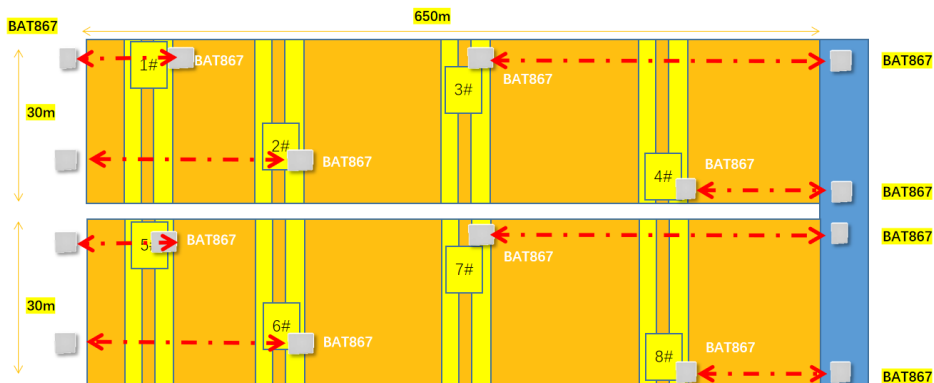

BAT 867-F restart wlan :too many tx timeout at 5G-high

Alex Liu - 2024-09-19 - BAT, WLC (HiLCOS)

1.Topology

a. There are 8 cranes

b. Every crane has 3 CCTV (totally 2Mbits) and 1 PLC

2.Installation

a. Installed a 867-F on the crane as a "Station"

b. Installed a 867-F on the ground as a "Ap", the ground AP is equal altitude to the Station .

c. 5.8Ghz antennas face to face .

3.Configuration

- a. firmware :10.34.5895-RU4 / 14.02.2023
- b. radio

Tags

BAT