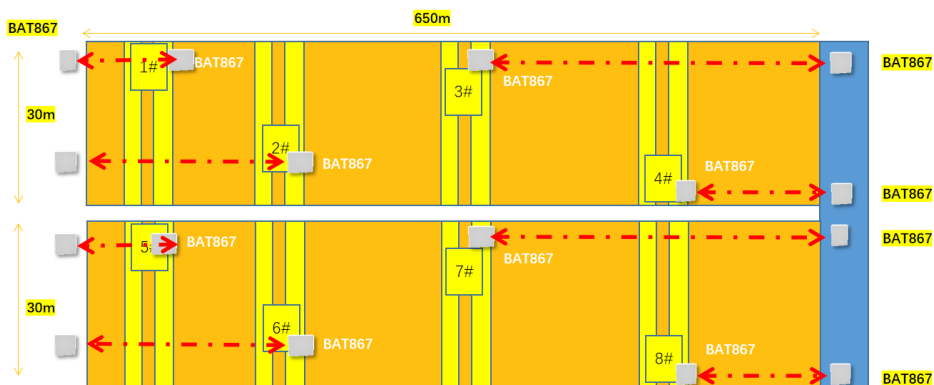

BAT 867-F restart wlan :too many tx timeout at 5G-high

Alex Liu - 2024-09-19 - BAT, WLC (HiLCOS)

1.Topology

a. There are 8 cranes

b. Every crane has 3 CCTV (totally 2Mbits) and 1 PLC

2.Installation

a. Installed a 867-F on the crane as a "Station"

b. Installed a 867-F on the ground as a "Ap", the ground AP is equal altitude to the Station .

c. 5.8Ghz antennas face to face .

3.Configuration

- a. firmware :10.34.5895-RU4 / 14.02.2023
- b. radio

Tags

BAT