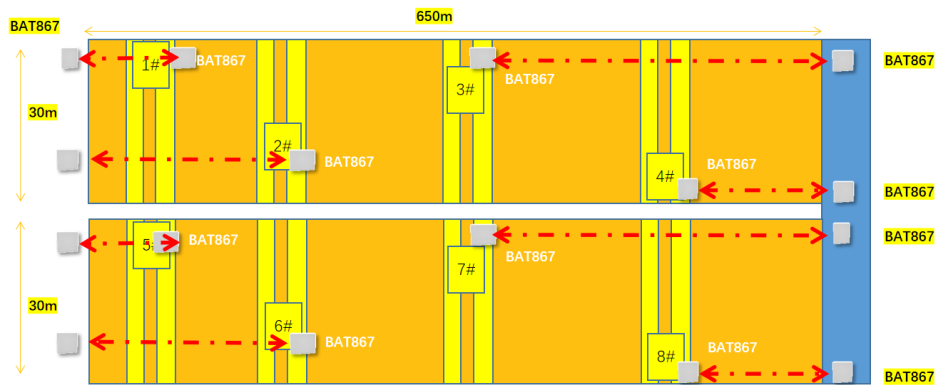

BAT 867-F restart wlan :too many tx timeout at 5G-high

Alex Liu - 2024-09-19 - BAT, WLC (HiLCOS)

1.Topology

a. There are 8 cranes

b. Every crane has 3 CCTV (totally 2Mbits) and 1 PLC

2.Installation

a. Installed a 867-F on the crane as a "Station"

b. Installed a 867-F on the ground as a "Ap", the ground AP is equal altitude to the Station .

c. 5.8Ghz antennas face to face .

3.Configuration

- a. firmware :10.34.5895-RU4 / 14.02.2023
- b. radio

Tags

BAT