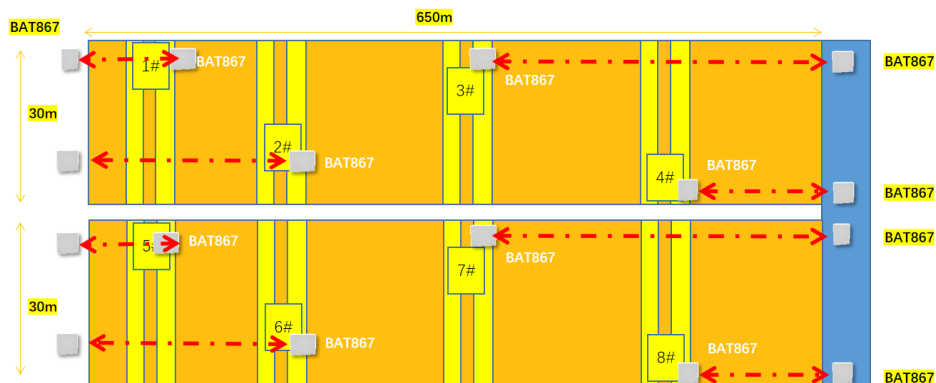

## BAT 867-F restart wlan :too many tx timeout at 5G-high

Alex Liu - 2024-09-19 - BAT, WLC (HiLCOS)

### 1.Topology

a. There are 8 cranes

b. Every crane has 3 CCTV (totally 2Mbits) and 1 PLC

### 2.Installation

a. Installed a 867-F on the crane as a "Station"

b. Installed a 867-F on the ground as a "Ap", the ground AP is equal altitude to the Station .

c. 5.8Ghz antennas face to face .