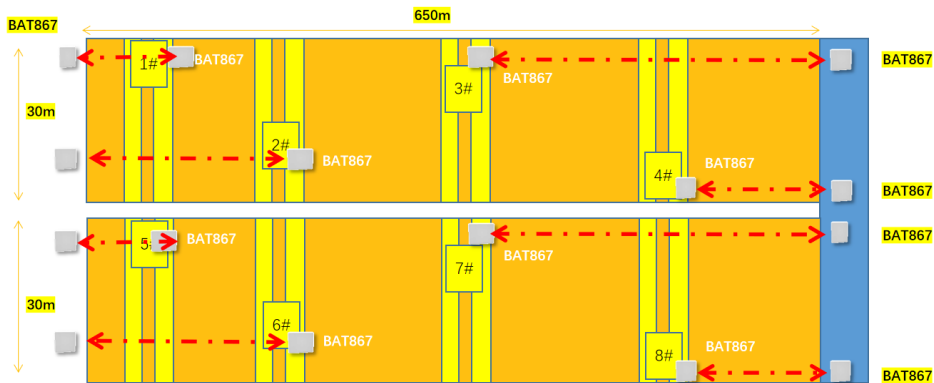

BAT 867-F restart wlan :too many tx timeout at 5G-high

Alex Liu - 2024-09-19 - BAT, WLC (HiLCOS)

1.Topology

a. There are 8 cranes

b. Every crane has 3 CCTV (totally 2Mbits) and 1 PLC

2.Installation

a. Installed a 867-F on the crane as a "Station"

b. Installed a 867-F on the ground as a "Ap", the ground AP is equal altitude to the Station .

c. 5.8Ghz antennas face to face .

3.Configuration

- a. firmware :10.34.5895-RU4 / 14.02.2023
- b. radio

标记

BAT